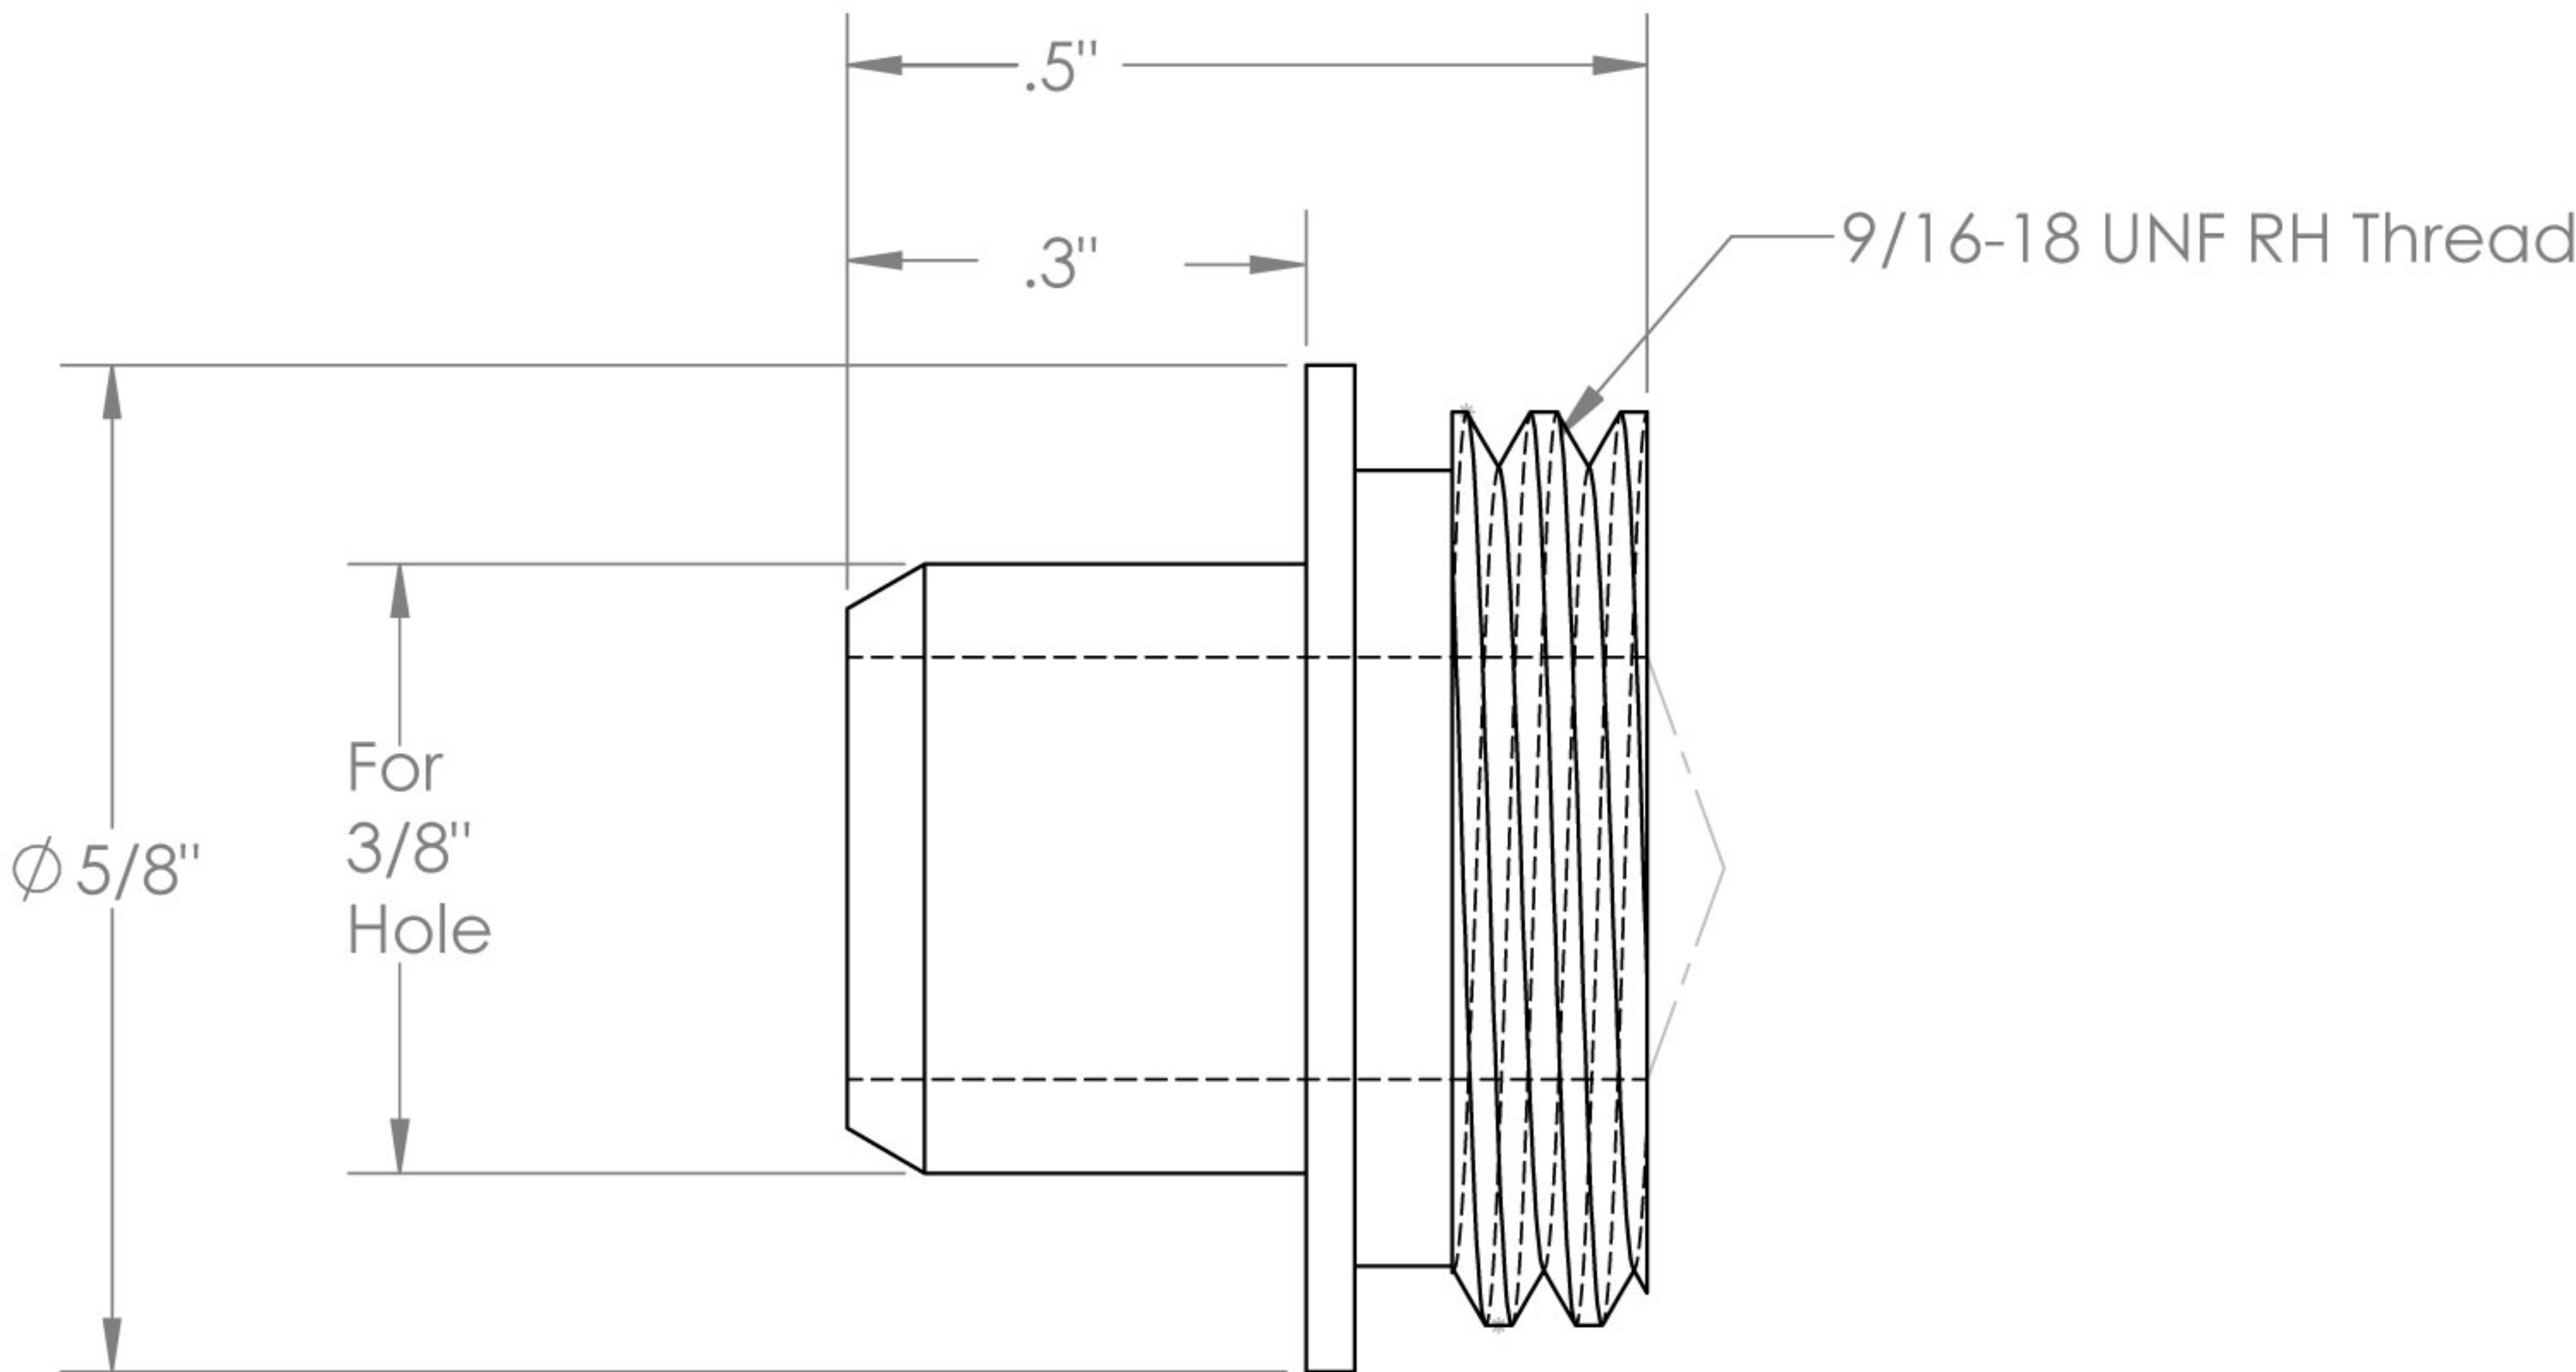

3/16" Swage Stud

Item: HSC11002

Swage Stud Centering Bushing

Item: HSC11300

Swage Stud Cap

Item: HSC11400

9/16-18 UNF Internal Thread

3/16" Straight Wood Post Protector