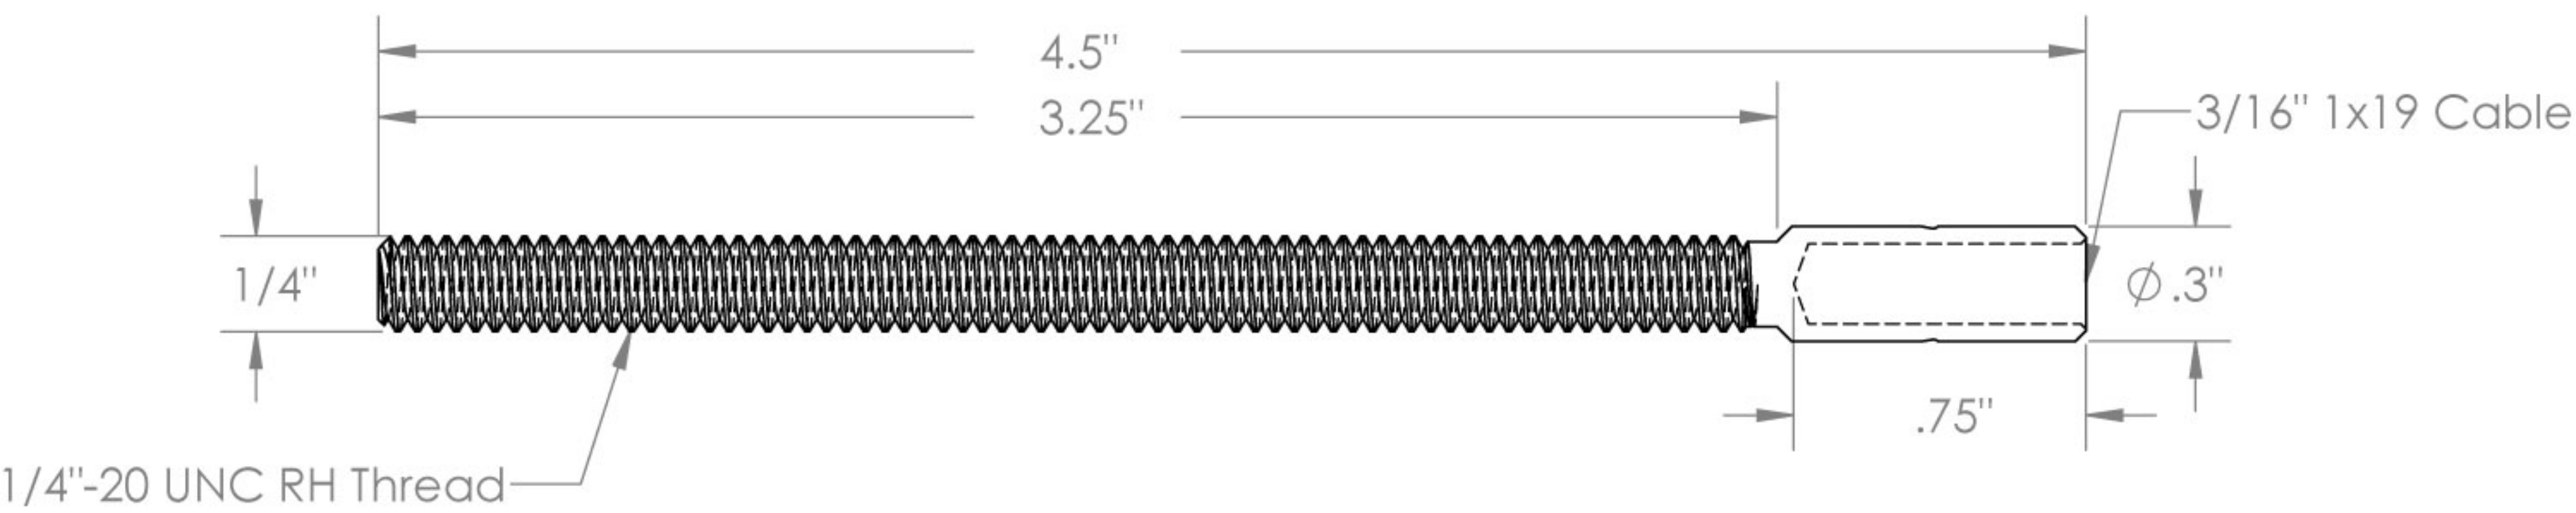

3/16" Swage Stud

Item: HSC11002

Swage Stud Centering Bushing

Item: HSC11300

Swage Stud Cap

Item: HSC11400

9/16-18 UNF Internal Thread

3/16" Straight Wood Post Protector