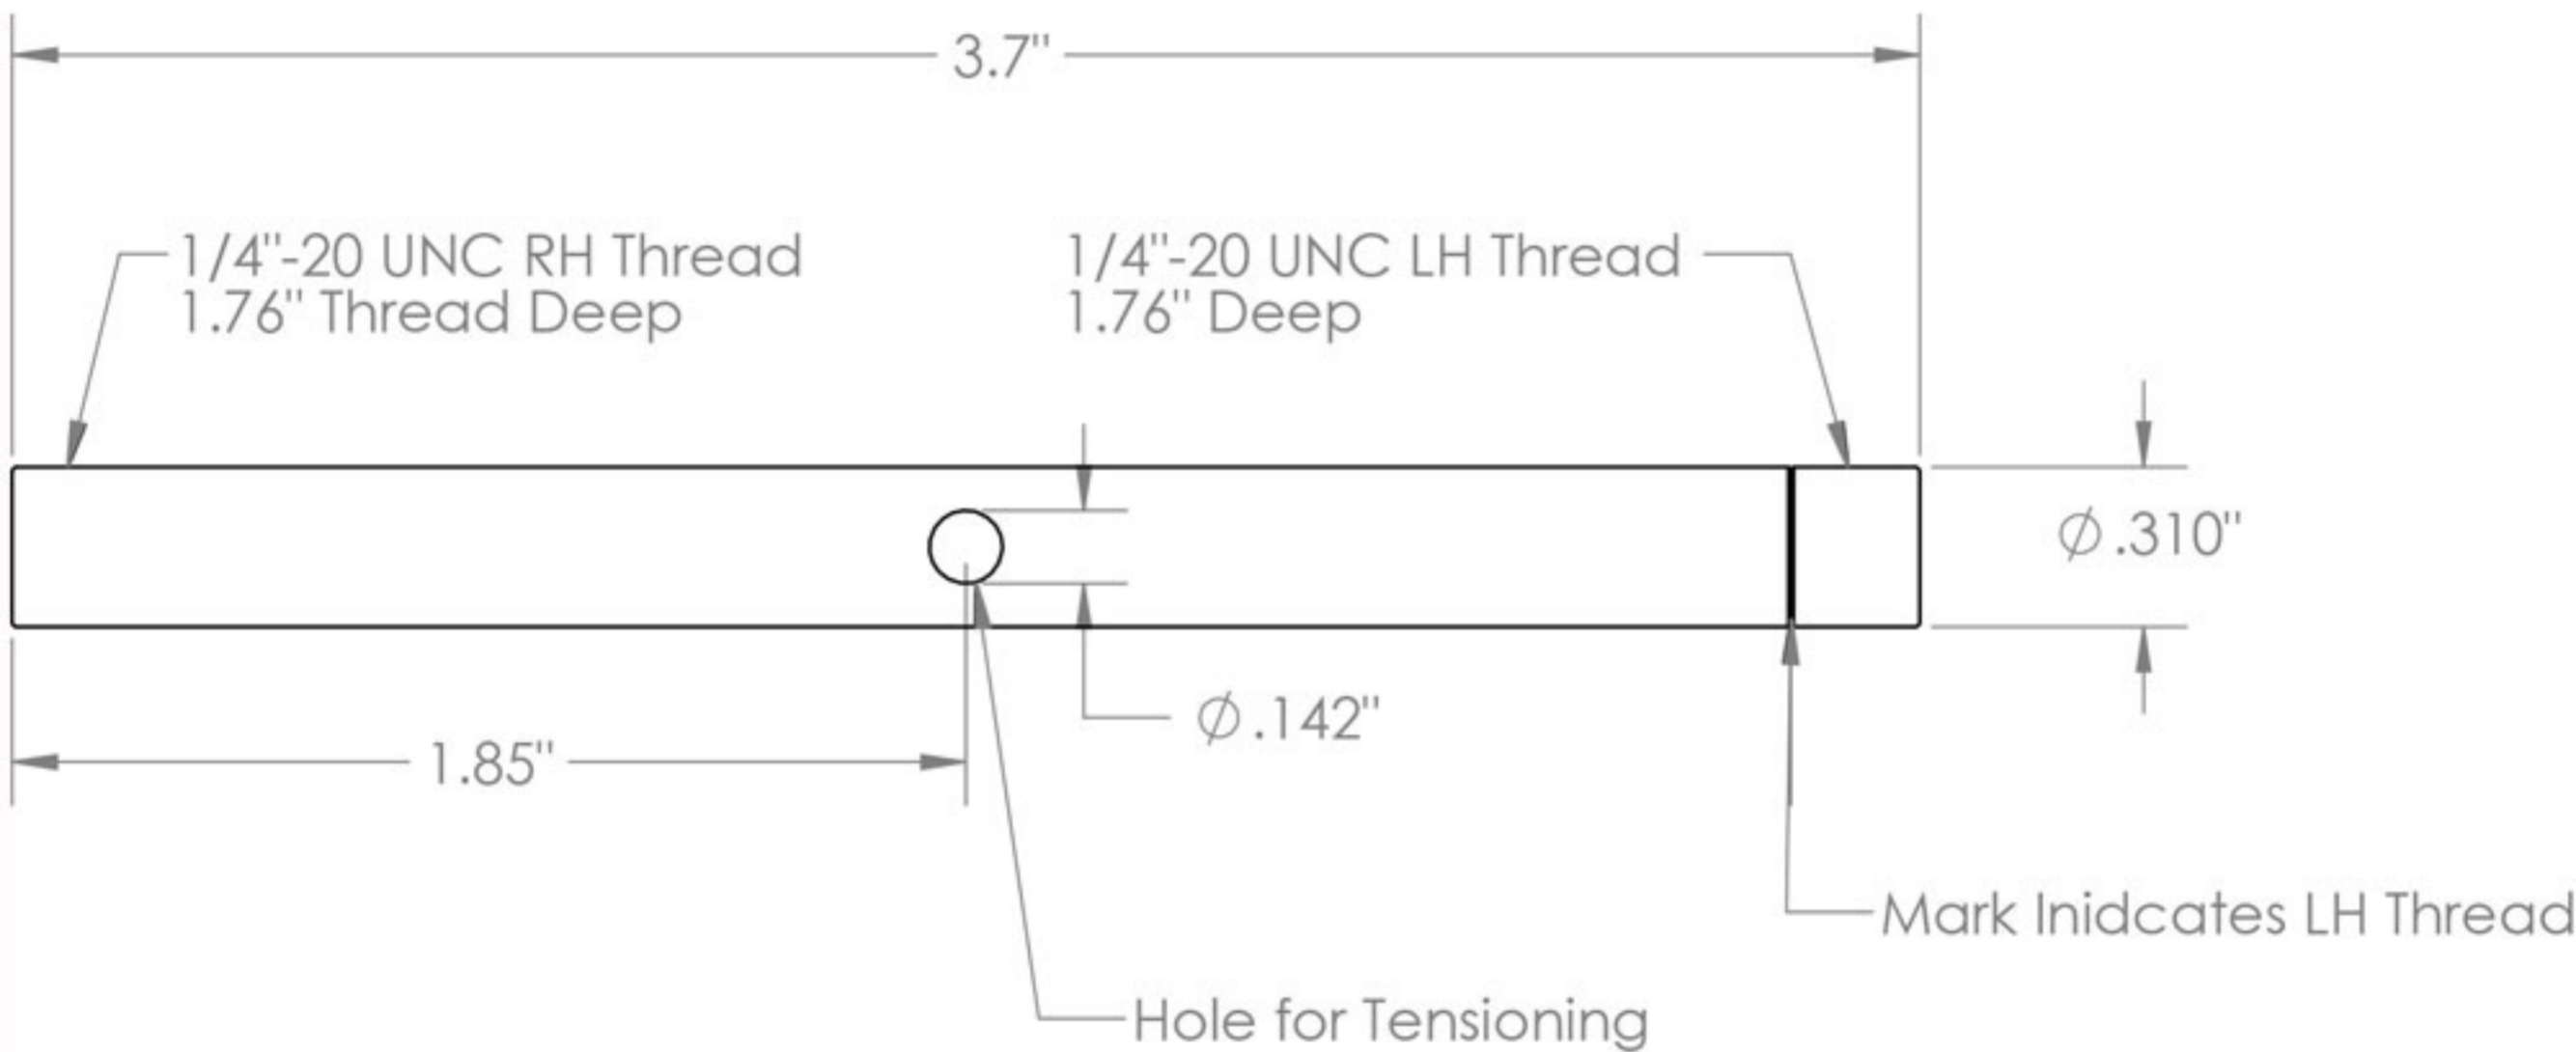

Lag Receiver

Item #: C11500

Turnbuckle Lag Receiver Cap

Item #: C11600

Drilled for Turnbuckle Threaded Stud

Turnbuckle Threaded Stud

Item #: C11700

Turnbuckle Body

Item #: C11800

1/8" Turnbuckle Swage Stud

Item #: C11901