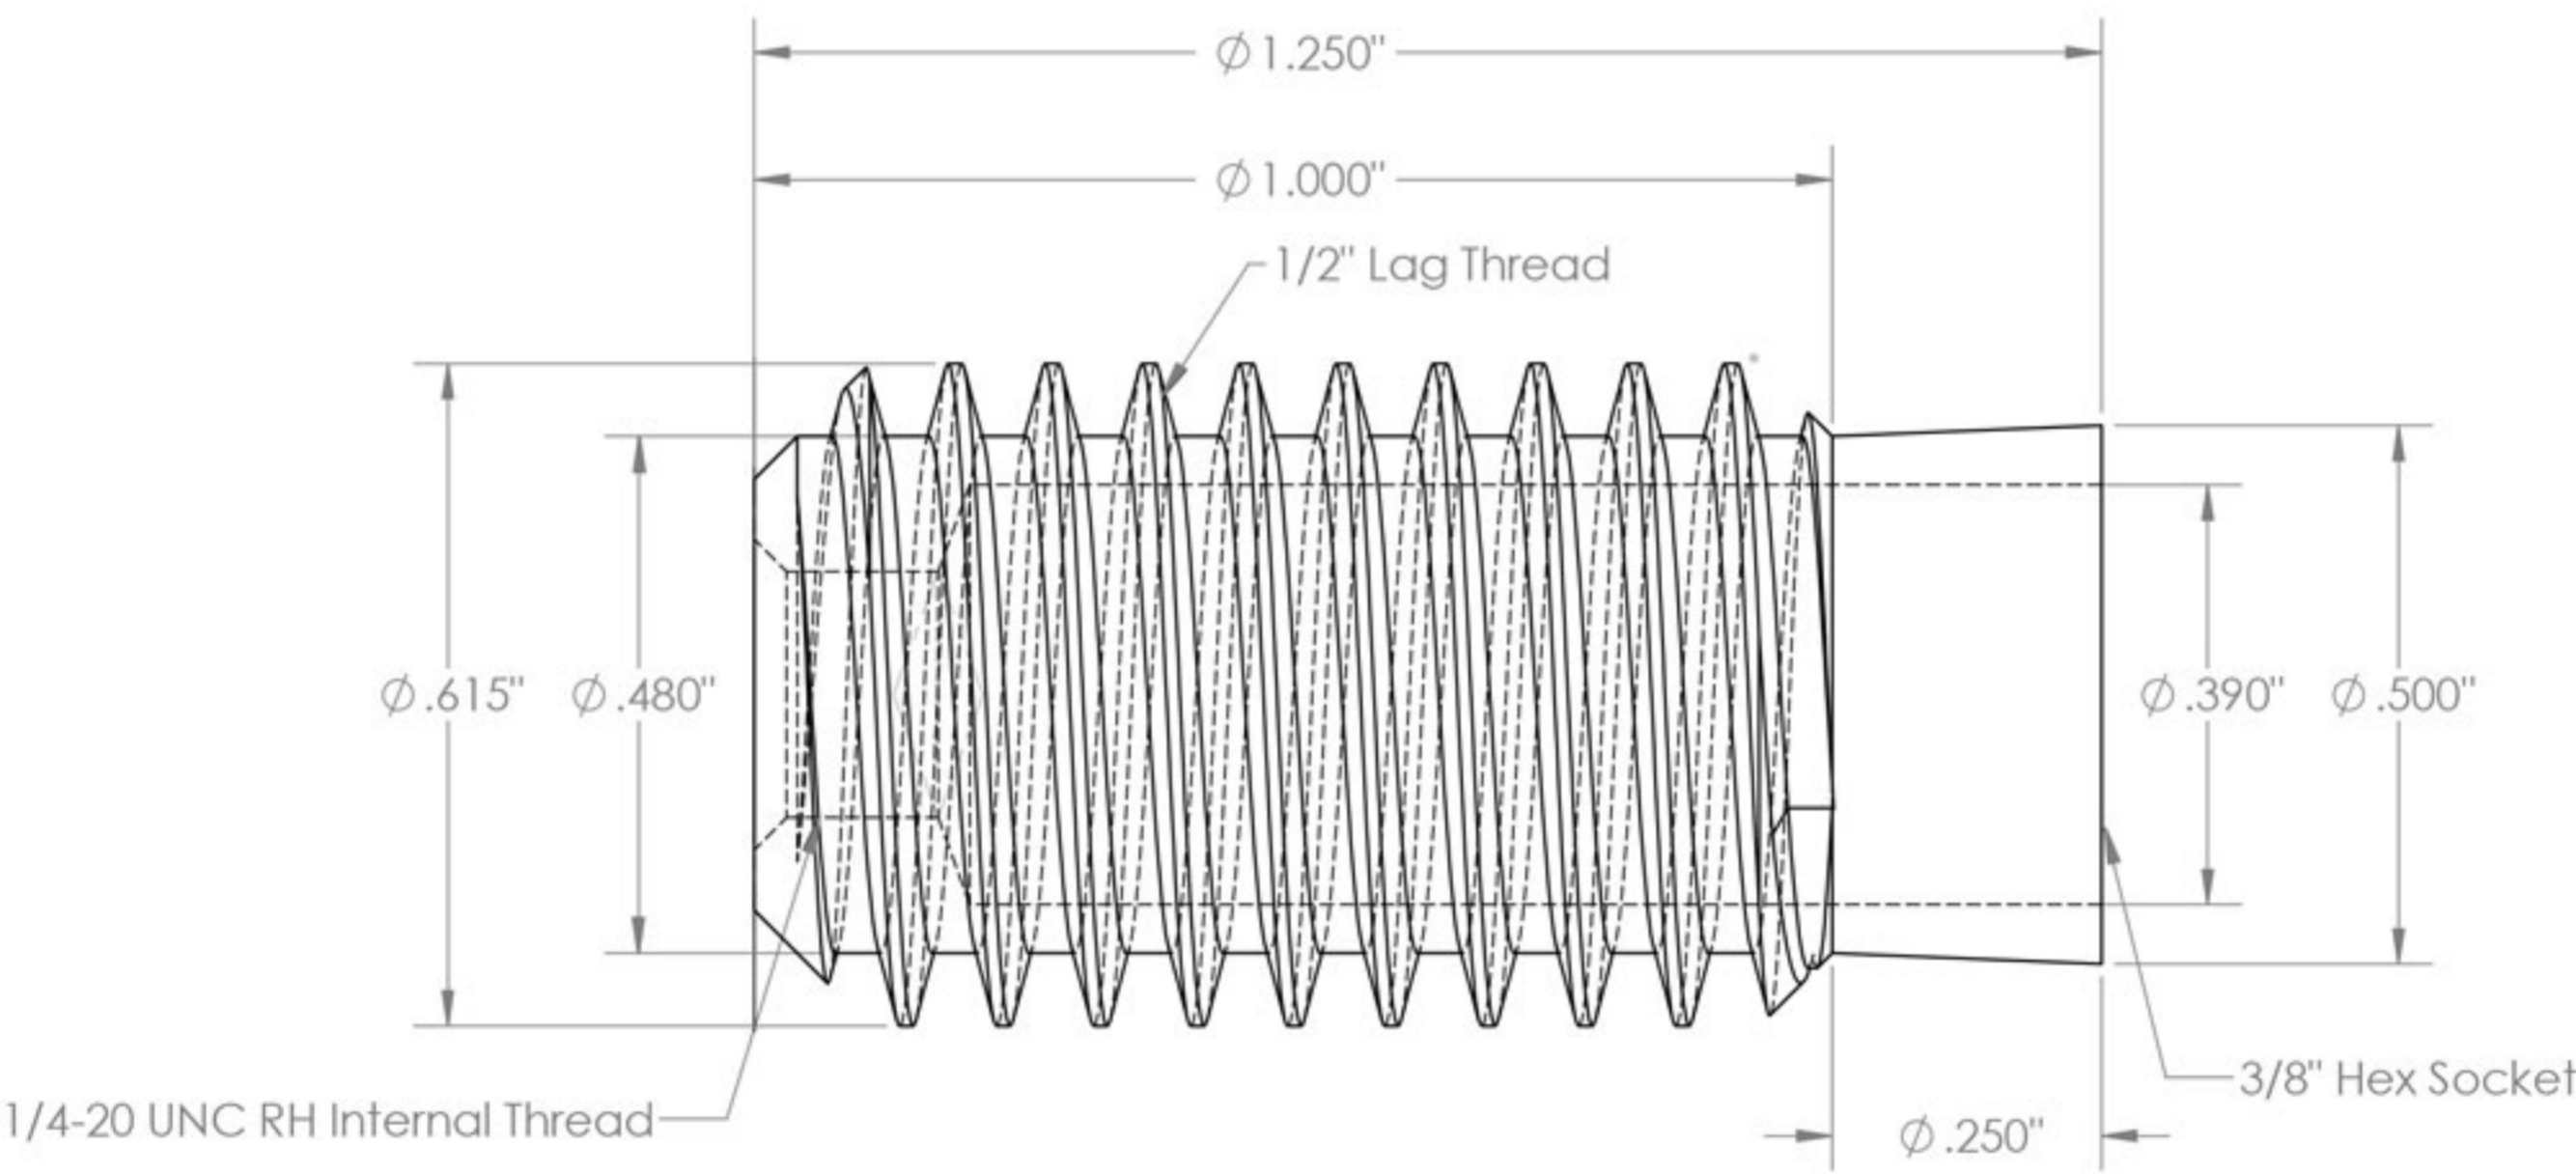

Lag Receiver

Item #: C11500

Turnbuckle Lag Receiver Cap

Item #: C11600

Drilled for Turnbuckle Threaded Stud

Turnbuckle Threaded Stud

Item #: C11700

Turnbuckle Body

Item #: C11800

1/8" Turnbuckle Swage Stud

Item #: C11901