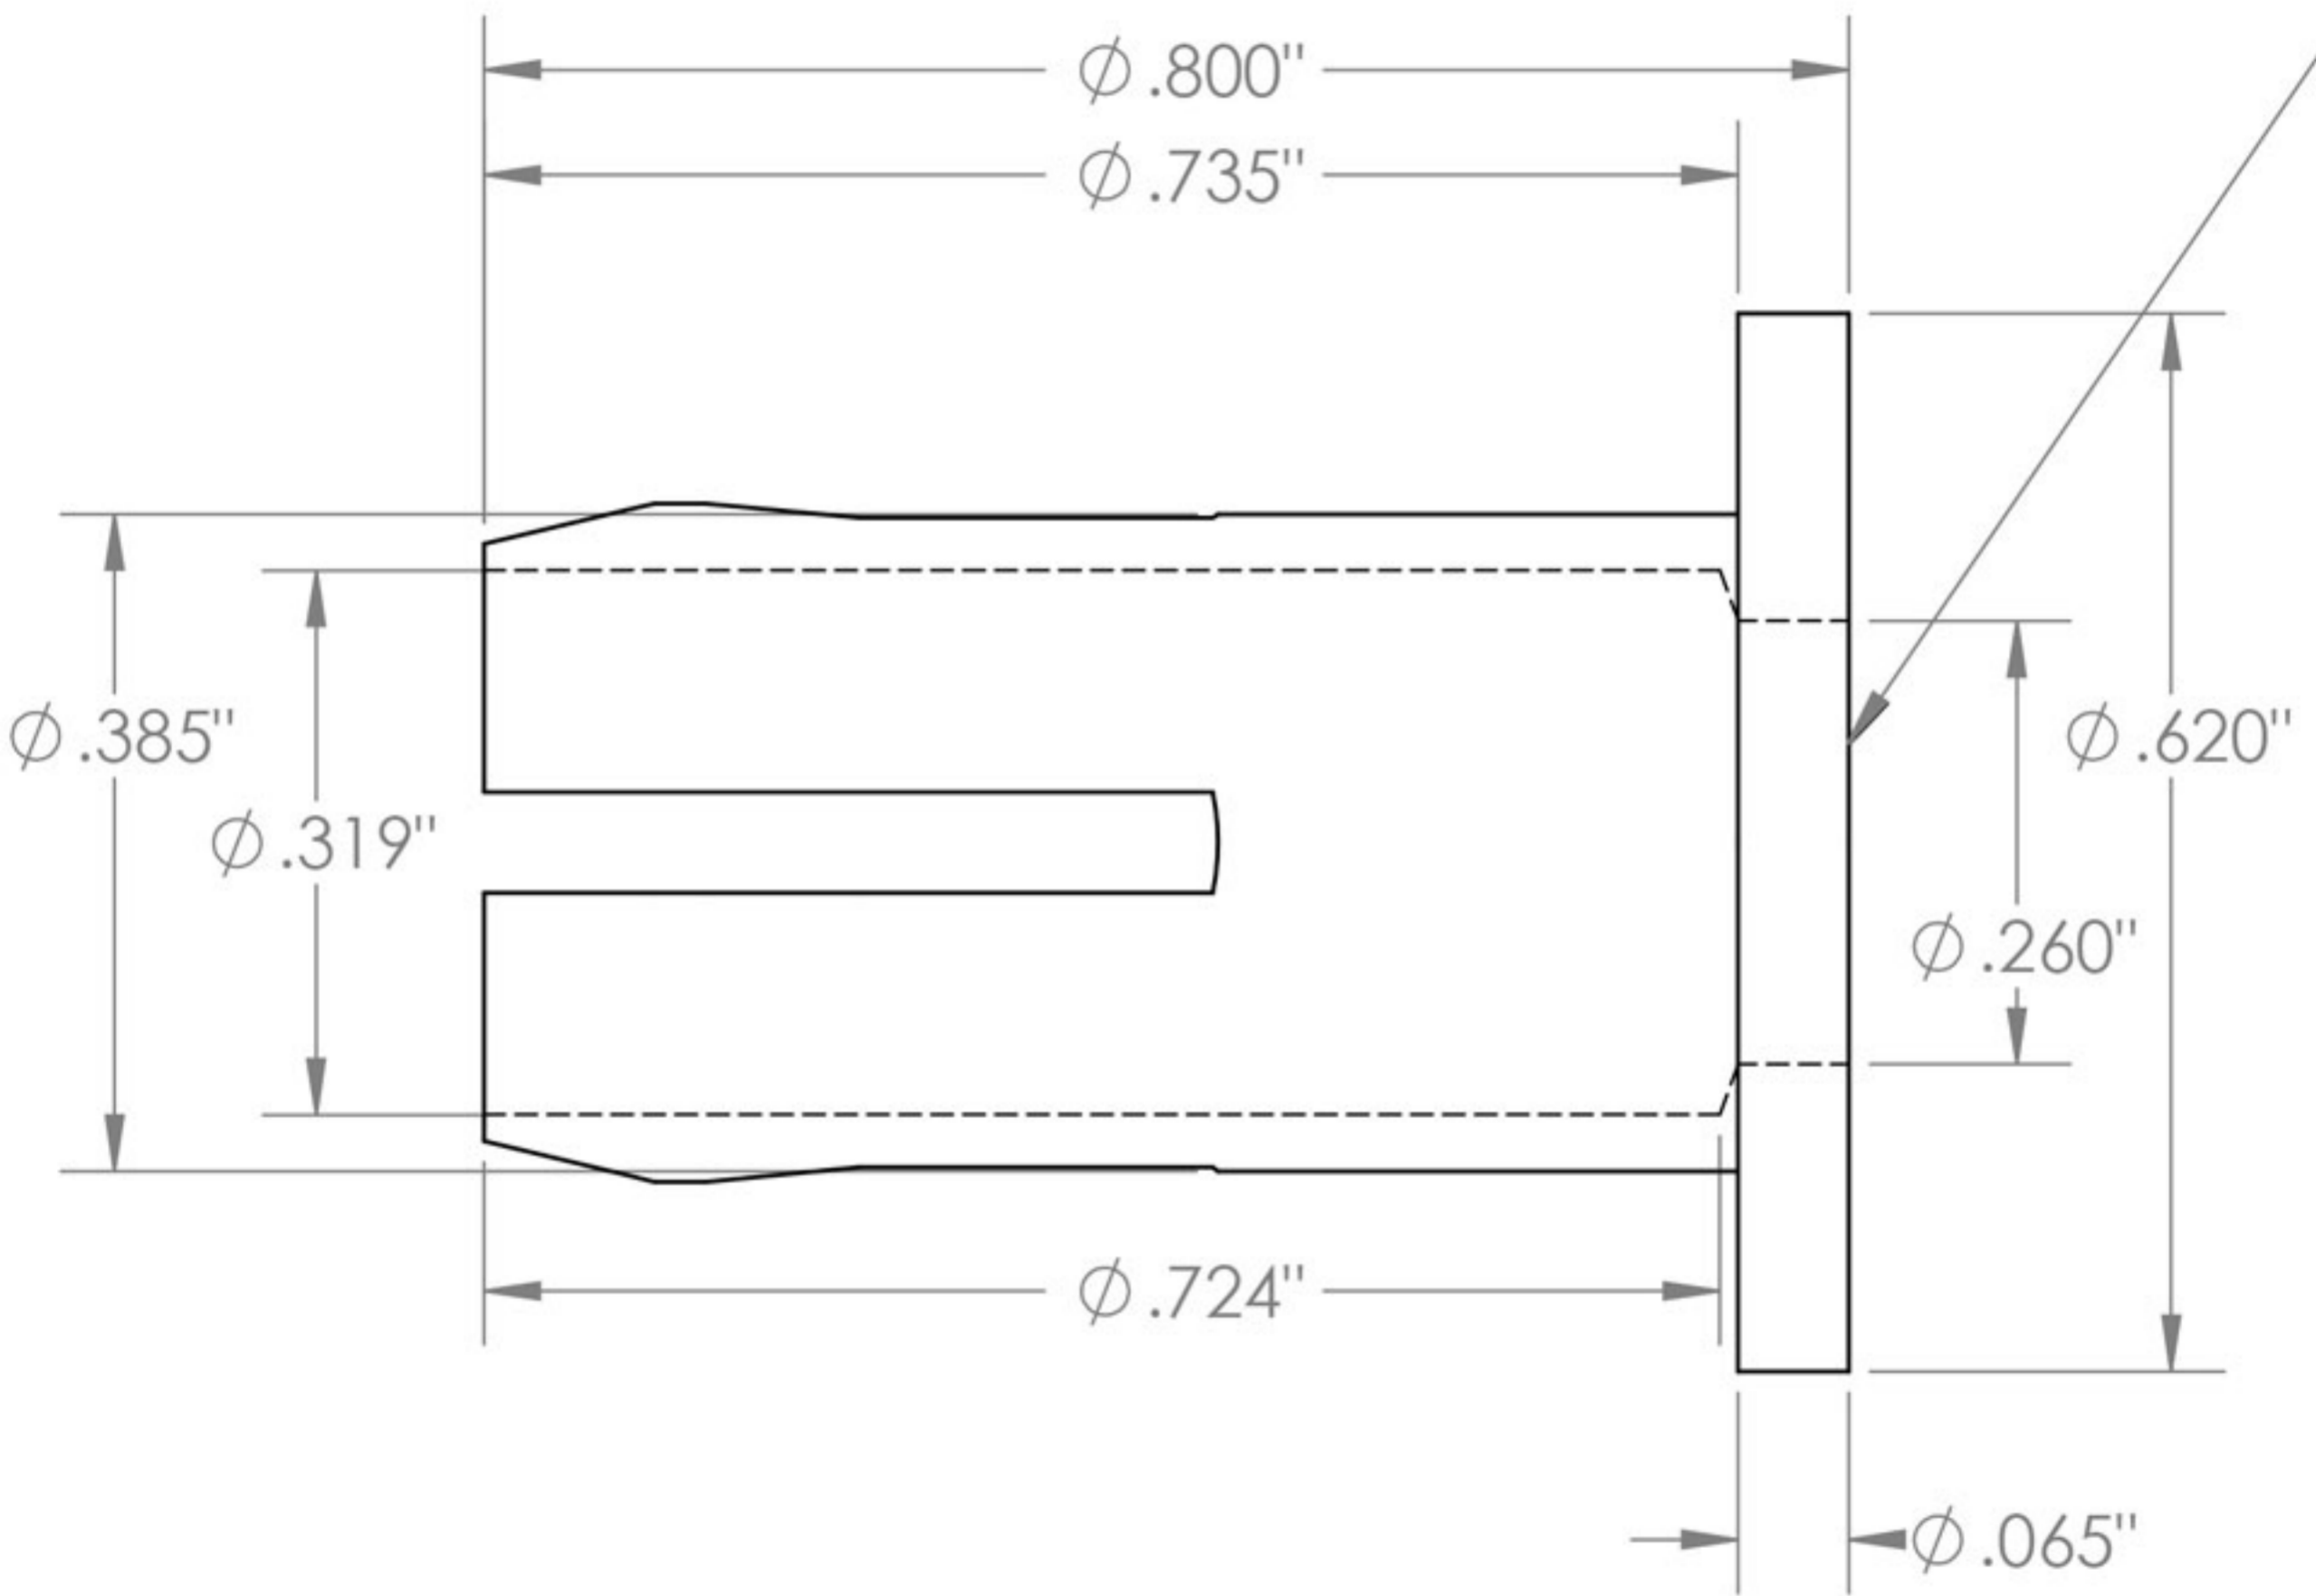

Lag Receiver

Item #: C11500

Turnbuckle Lag Receiver Cap

Item #: C11600

Drilled for Turnbuckle Threaded Stud

Turnbuckle Threaded Stud

Item #: C11700

Turnbuckle Body

Item #: C11800

1/8" Turnbuckle Swage Stud

Item #: C11901