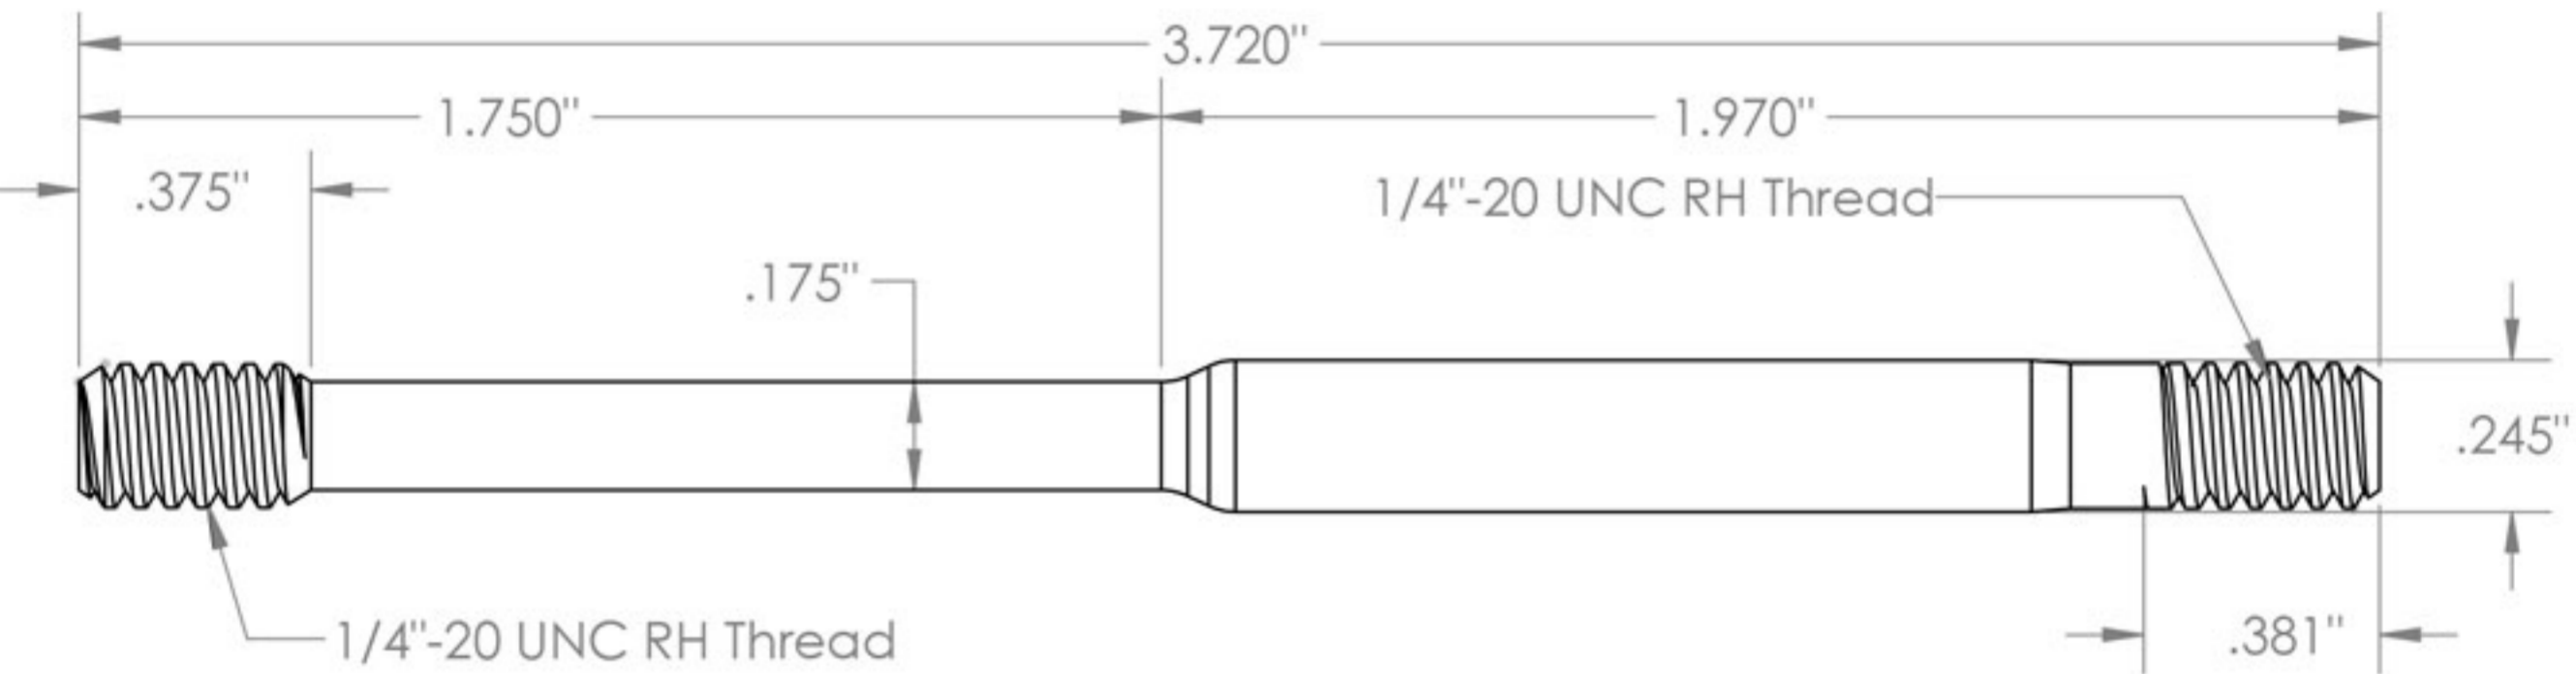

Lag Receiver

Item #: C11500

Turnbuckle Lag Receiver Cap

Item #: C11600

Drilled for Turnbuckle Threaded Stud

Turnbuckle Threaded Stud

Item #: C11700

Turnbuckle Body

Item #: C11800

1/8" Turnbuckle Swage Stud

Item #: C11901